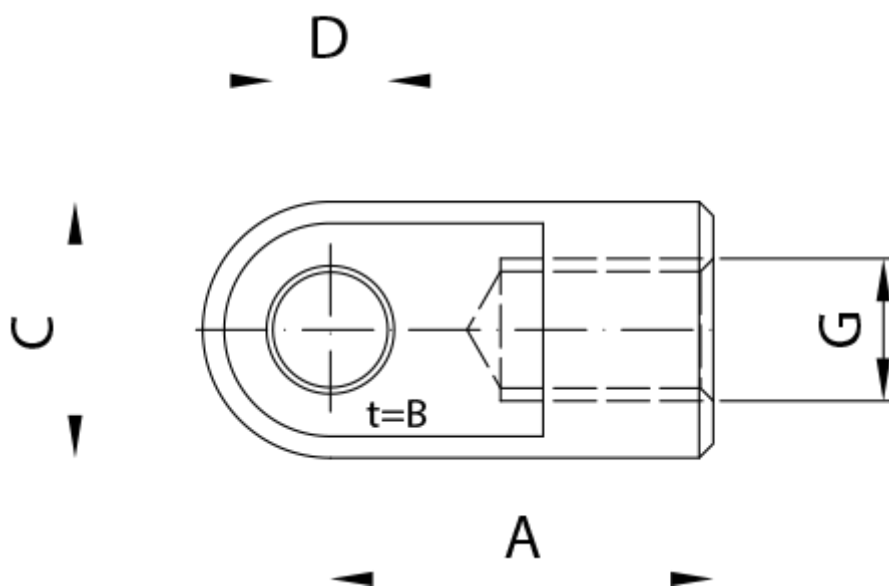

Article number: 04HAU27V4

Description: Stabilus Industry Line Eye Stainless Steel AISI316L/316Ti  
Type AU27V4 M10, Ø 8,1 mm, B=10 mm

## Measures

A = 27  
B = 10  
C = 18  
D = 8.1  
G = M10